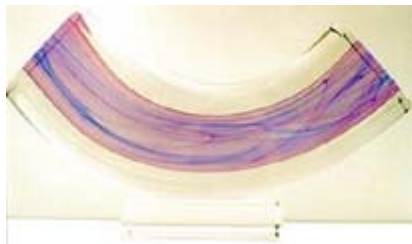

EDWARD KACHURIK - GALLERY - SPECIAL ORDER SCULPTURES

S- ARC FOLDED VEILS

S- ARC VT,BL

S- ASPEN

S- ATHENA

S- AUTUMN BL,FD

S- AUTUMN
P,B,V

S- AUTUMN, Rose,BL,VL

S- AUTUMN, Rose,VL,Rose

S- AUTUMN, BL, SP

S- EMPIRE-SMALL

S- EMPIRE-LARGE

S- EMPIRE PK
BL
FOLDED VEILS

S- GALAXY

S- GRAVITY

S- ICE

S- INSPIRATION

S- PROVINCE

S- VASE-ROSE

S- VASE-RUSTY

All of these sculptures can be custom made to honor your preference of size, color and price range.